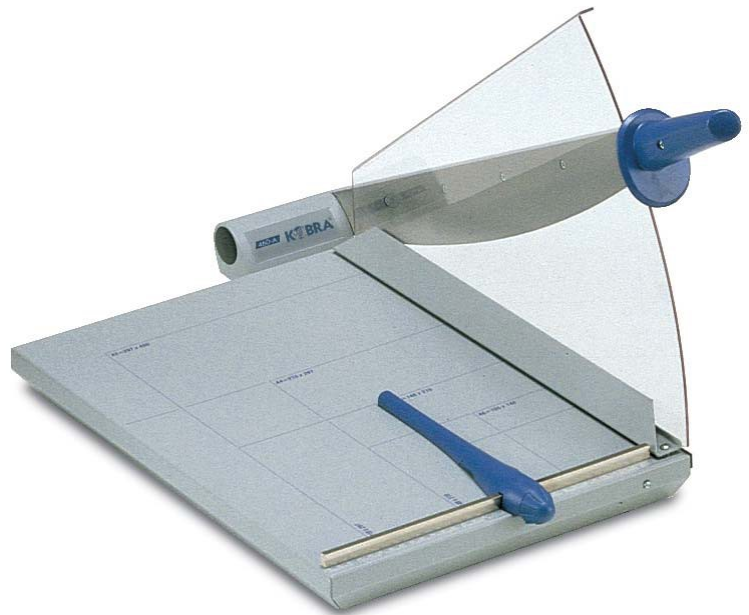

## Automatic Guillotine

**Manufacturer:** ELCOMAN S.R.L.  
**Brand:** KOBRA  
**Model:** KOBRA 460-A  
**Article code:** A-1021

### KOBRA 460-A

Cutting width: 460 mm  
Cutting capacity (A4/70 gr. paper): 30  
Paper press: automatic  
Dimensions (WxD): 35,5x50  
Weight: 8 Kg.

High performances desk-top guillotine with automatic paper press. Equipped with the innovative "SUPER CUT" system featuring special carbon hardened steel blades and counter-blades unaffected by the wearing action of the materials to cut, for long-lasting cutting operations with the same cutting precision through the years.

- Innovative automatic and progressive paper press
- Special transparent Lexan built-in hand safety guard
- Adjustable back gauge
- Carbon hardened steel precision blade and counter-blade
- Solid steel base with screen printed paper sizes in mm. and inches
- High quality materials according to ISO 9000 Standards
- Built in accordance to the Safety Standards BS 5498 (British Standards)
- Accessories: upper steel blade code AA-3005, counter blade code n. AA-3004
- Manufacturer: Elcoman – Via Gorizia n° 9, 20030 Bovisio Masciago, (Milan) - Italy
- Packaging: 1 unit per box
- EAN Barcode 8 026064 110211